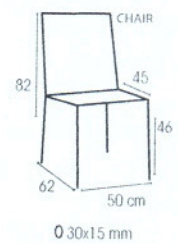

HARIS

- HARIS.29.31512
  EPOXY BLACK + BORDEAUX
- HARIS.29.31529
  EPOXY BLACK + BLACK
- HARIS.29.31527
  EPOXY BLACK + ASH

198 €