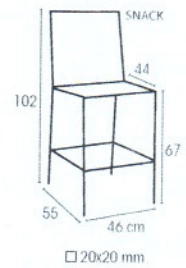

BARREL SNACK

- ■+ BARREL.90.28004
  INOX + LIGHT TAUPE
- ■+ BARREL.90.31528
  INOX + GREY

- ■+ BARREL.29.34352
  EPOXY BLACK + BROWN GREY
- ■+ BARREL.29.34351
  EPOXY BLACK + ANTHRACITE

- ■+ BARREL.90.34353
  INOX + TAUPE
- ■+ BARREL.90.34351
  INOX + ANTHRACITE

214 €