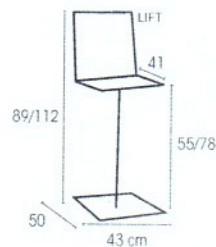

BAVO LIFT

- + ■ BAVO.LIFT.90.31529
  INOX + BLACK
- + ■ BAVO.LIFT.90.31528
  INOX + GREY
- + ■ BAVO.LIFT.90.31526
  INOX + LIGHT GREY
- + ■ BAVO.LIFT.90.31507
  INOX + WHITE
- + ■ BAVO.LIFT.90.28004
  INOX + LIGHT TAUPE
- + ■ BAVO.LIFT.90.31506
  INOX + TOFFEE
- + ■ BAVO.LIFT.90.31515
  INOX + CUIOIO

290 €