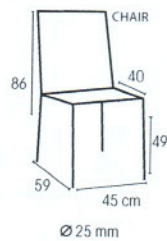

SUZY

- ■+ SUZY.90.31528
  INOX + GREY
- ■+ SUZY.90.28004
  INOX + LIGHT TAUPE

191 €