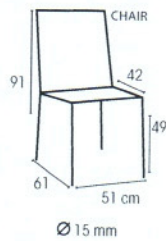

EMMA

- EMMA.29.31528
  EPOXY BLACK + GREY
- EMMA.29.31526
  EPOXY BLACK + LIGHT GREY

214 €